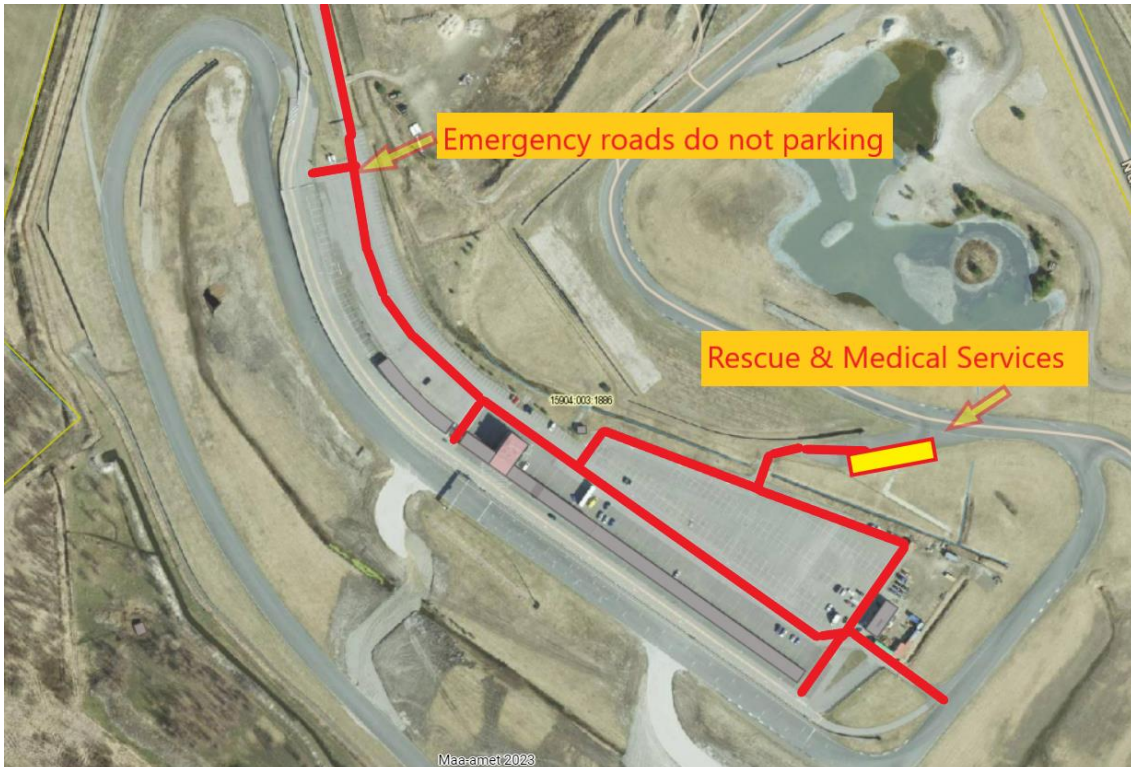

### EMERGENCY ROADS

- The emergency route must always be passable in both directions.
- Cars parked on the emergency road (Red) will be removed. The fine for removing the car is 500€